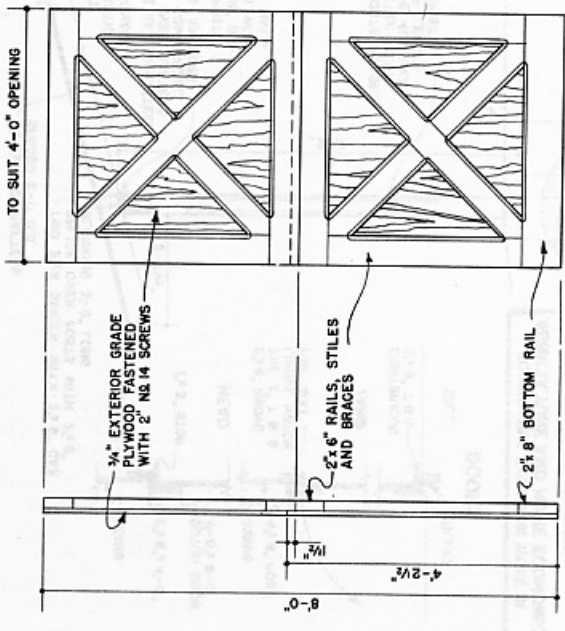

CORNER

PARTITION

TYPICAL DETAILS

POST AND GIRDER

* 3/8" DIAM. CARRIAGE BOLTS SPACE RACKS 24" TO 30" APART

SADDLE RACK