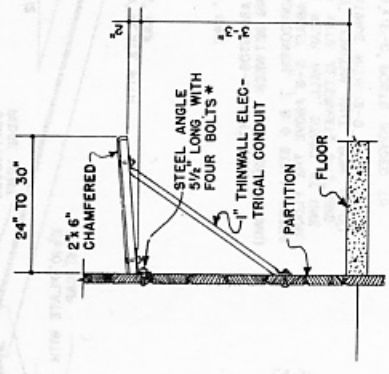

CORNER

PARTITION

TYPICAL DETAILS

POST AND GIRDER

* 3/8" DIAM. CARRIAGE BOLTS SPACE RACKS 24" TO 30" APART

SADDLE RACK