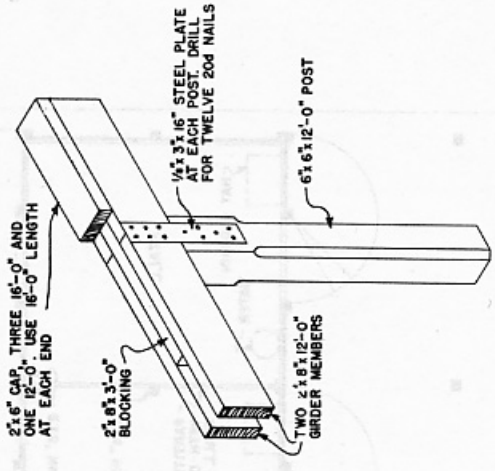

CORNER

PARTITION

TYPICAL DETAILS

POST AND GIRDER

* 3/8" DIAM. CARRIAGE BOLTS SPACE RACKS 24" TO 30" APART

SADDLE RACK