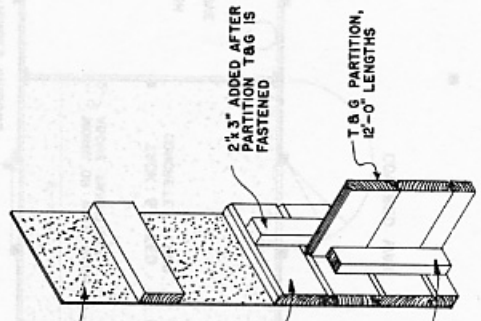

CORNER

PARTITION

TYPICAL DETAILS

POST AND GIRDER

* 3/8" DIAM. CARRIAGE BOLTS SPACE RACKS 24" TO 30" APART

SADDLE RACK