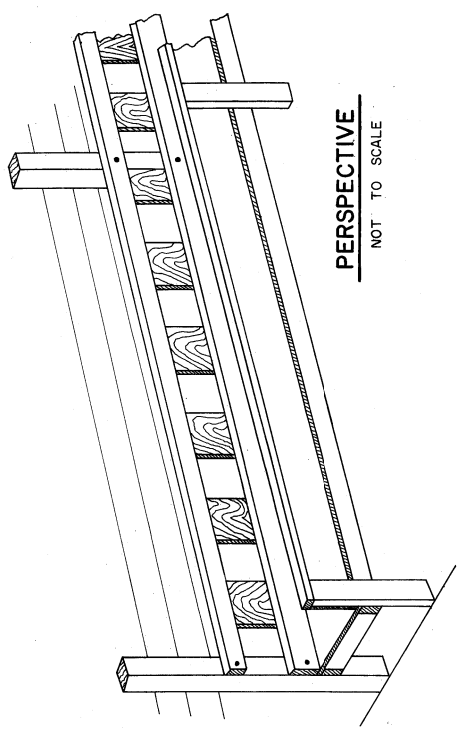

**CROSS SECTION**

**END VIEW**  
NOT TO SCALE

**FRONT VIEW**

**DETAIL OF OPTIONAL SILAGE DEFLECTOR**

**PERSPECTIVE**  
NOT TO SCALE

**TABLE OF FEEDER HEIGHT**

SHEEP SIZE	HEIGHT TO THROAT 'H'
SMALL BREEDS & FEEDER LAMBS	10" TO 1'-6"
MEDIUM BREEDS	1'-5" TO 1'-8"
LARGE BREEDS	1'-8" TO 1'-10"