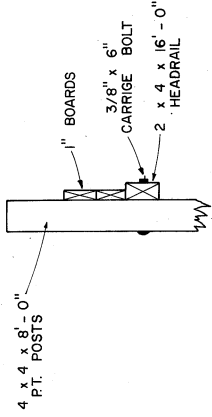

**CROSS SECTION**

**END VIEW**  
NOT TO SCALE

**FRONT VIEW**

**DETAIL OF OPTIONAL SILAGE DEFLECTOR**

**PERSPECTIVE**  
NOT TO SCALE

**TABLE OF FEEDER HEIGHT**

SHEEP SIZE	HEIGHT TO THROAT 'H'
SMALL BREEDS & FEEDER LAMBS	10" TO 1'-6"
MEDIUM BREEDS	1'-5" TO 1'-8"
LARGE BREEDS	1'-8" TO 1'-10"