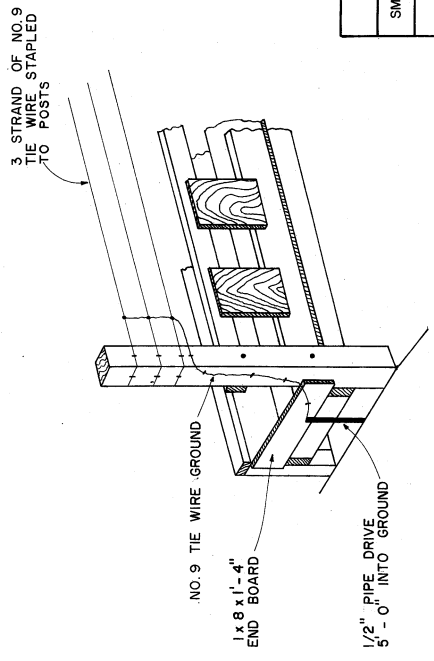

**CROSS SECTION**

**END VIEW**  
NOT TO SCALE

**FRONT VIEW**

**DETAIL OF OPTIONAL SILAGE DEFLECTOR**

**PERSPECTIVE**  
NOT TO SCALE

**TABLE OF FEEDER HEIGHT**

SHEEP SIZE	HEIGHT TO THROAT 'H'
SMALL BREEDS & FEEDER LAMBS	10" TO 1'-6"
MEDIUM BREEDS	1'-5" TO 1'-8"
LARGE BREEDS	1'-8" TO 1'-10"