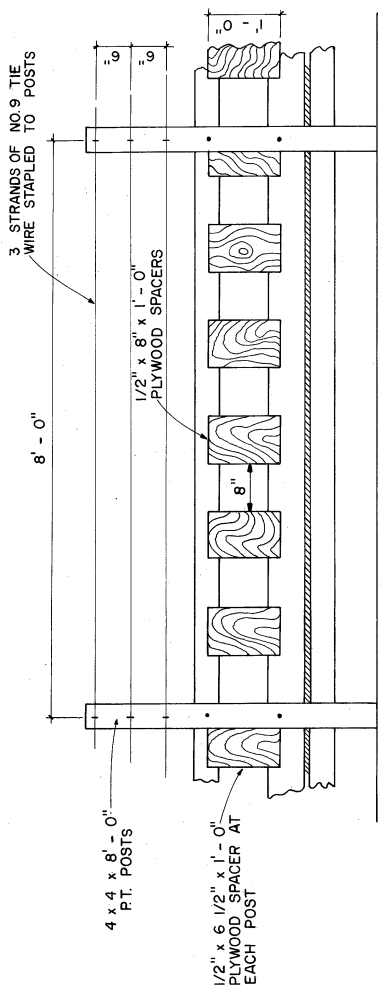

**CROSS SECTION**

**END VIEW**  
NOT TO SCALE

**FRONT VIEW**

**DETAIL OF OPTIONAL SILAGE DEFLECTOR**

**PERSPECTIVE**  
NOT TO SCALE

**TABLE OF FEEDER HEIGHT**

SHEEP SIZE	HEIGHT TO THROAT 'H'
SMALL BREEDS & FEEDER LAMBS	10" TO 1'-6"
MEDIUM BREEDS	1'-5" TO 1'-8"
LARGE BREEDS	1'-8" TO 1'-10"